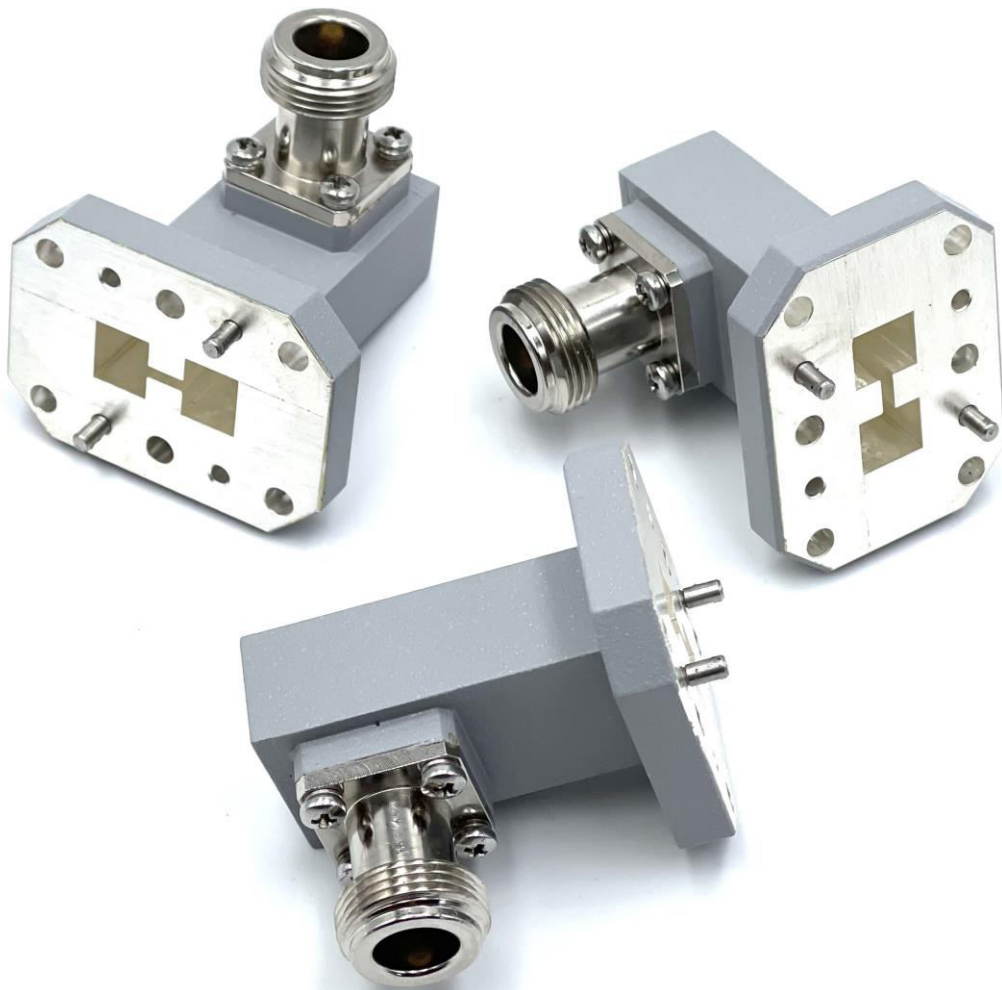

Your supplier for RF/microwave components

Double Ridged Waveguide to Coax Adapters

Frequency Range up to 40 GHz (WRD84 – WRD180)

***Double Ridged Waveguide to Coax Adapters
Double Ridged Endlaunch Waveguide to Coax Adapters
High Power Double Ridged Waveguide to Coax Adapters***