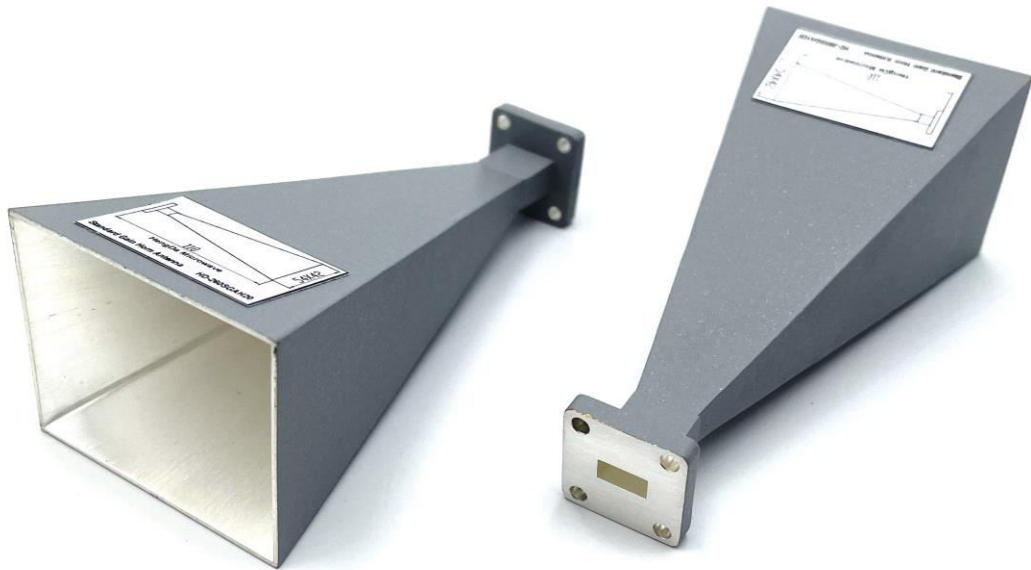

## **Standard Gain Horn Antennas up to 750 GHz**

**Standard Gain Horn Antennas from WR2300-WR1.5**  
**Wideband Horn Antennas 200 MHz-40 GHz**  
**custom Antennas**

[www.bq-microwave.de](http://www.bq-microwave.de)